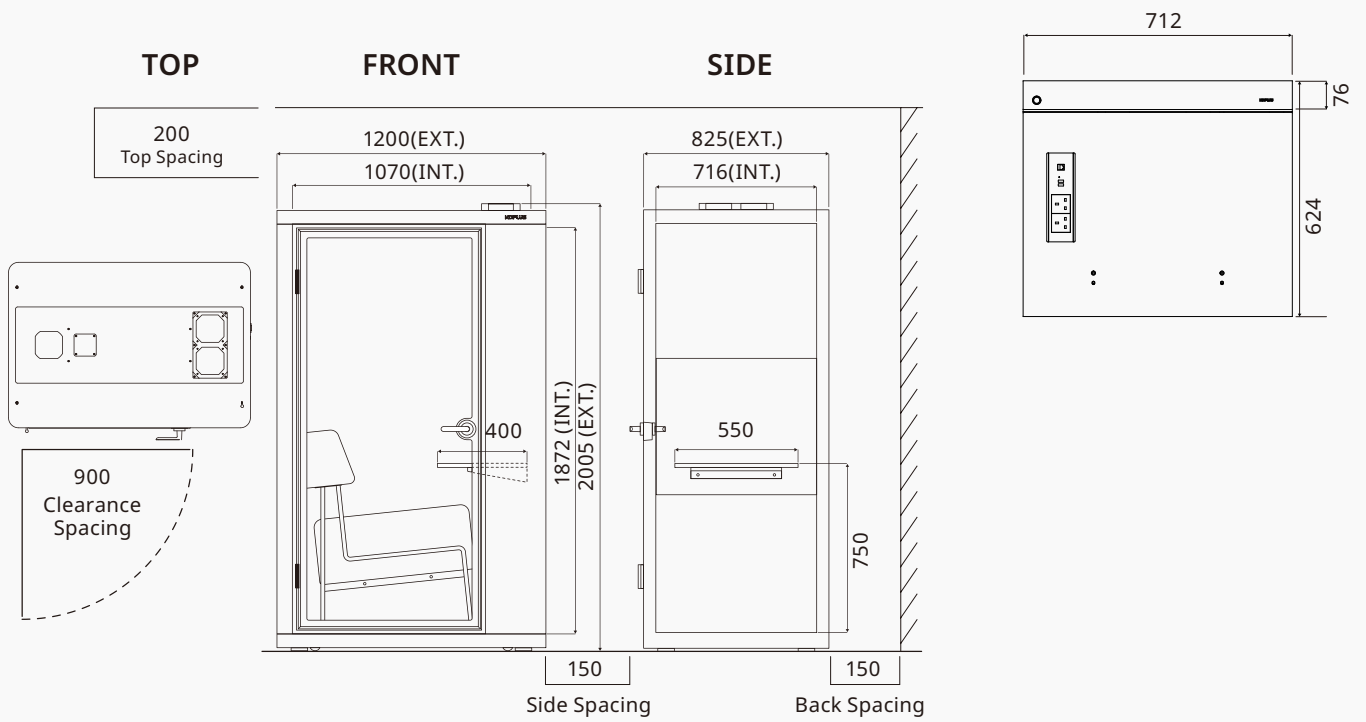

Dimensions & Placement Guide

unit:mm

Swatches

PET Interior

Exterior

Tabletop